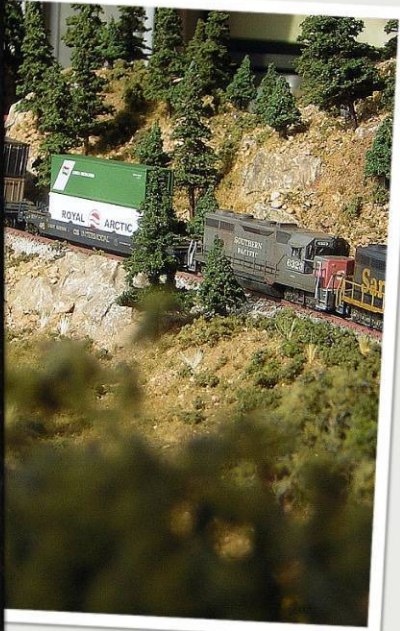

Z Central Station 2012 Calendar

NOTES:
Bill Mock's Truckee River layout

FEBRUARY

2012

S M T W T F S

			1	2 Groundhog Day	3	4
5	6	7	8	9	10	11
12 Lincoln's Birthday	13	14 Valentine's Day	15	16	17	18
19	20 Presidents Day	21 Mardi Gras	22 Ash Wednesday Washington's Birthday	23	24	25
26	27	28	29