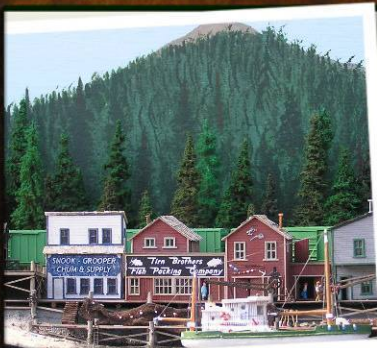

## NOTES:

Top: Robert Ray's Waterfront  
 Bottom: Chris Manvell's Night scene